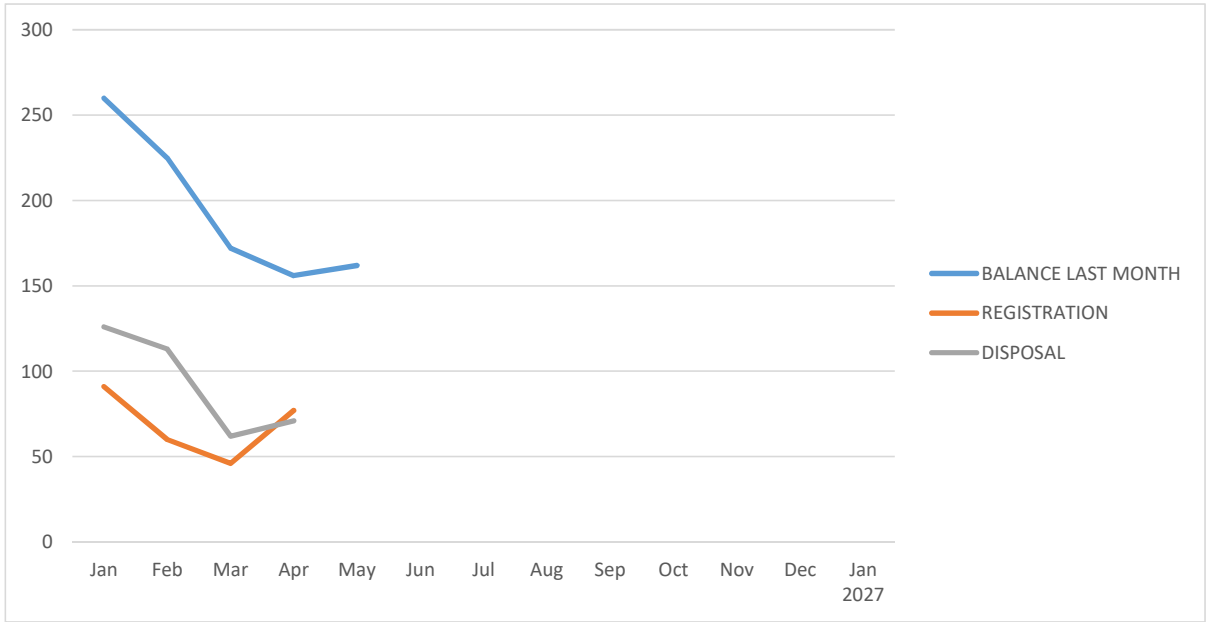

**TRACKING CHART**  
**SESSIONS COURT OF KANGAR PERLIS**  
**JUDGE : PUAN SHARIFAH NORAZLITA BINTI SYED SALIM IDID**  
**AS AT 30 APRIL 2026**

**ANNEXURE SC (2)**  
**CRIMINAL CASES**  
**COURT : MS2**

MONTH	BALANCE LAST MONTH	REGISTRATION	DISPOSAL	PERCENTAGE OF DISPOSAL(%)
Jan	260	91	126	36%
Feb	225	60	113	40%
Mar	172	46	62	28%
Apr	156	77	71	30%
May	162			0%
Jun				#DIV/0!
Jul				#DIV/0!
Aug				#DIV/0!
Sep				#DIV/0!
Oct				#DIV/0!
Nov				#DIV/0!
Dec				#DIV/0!
Jan 2027				#DIV/0!