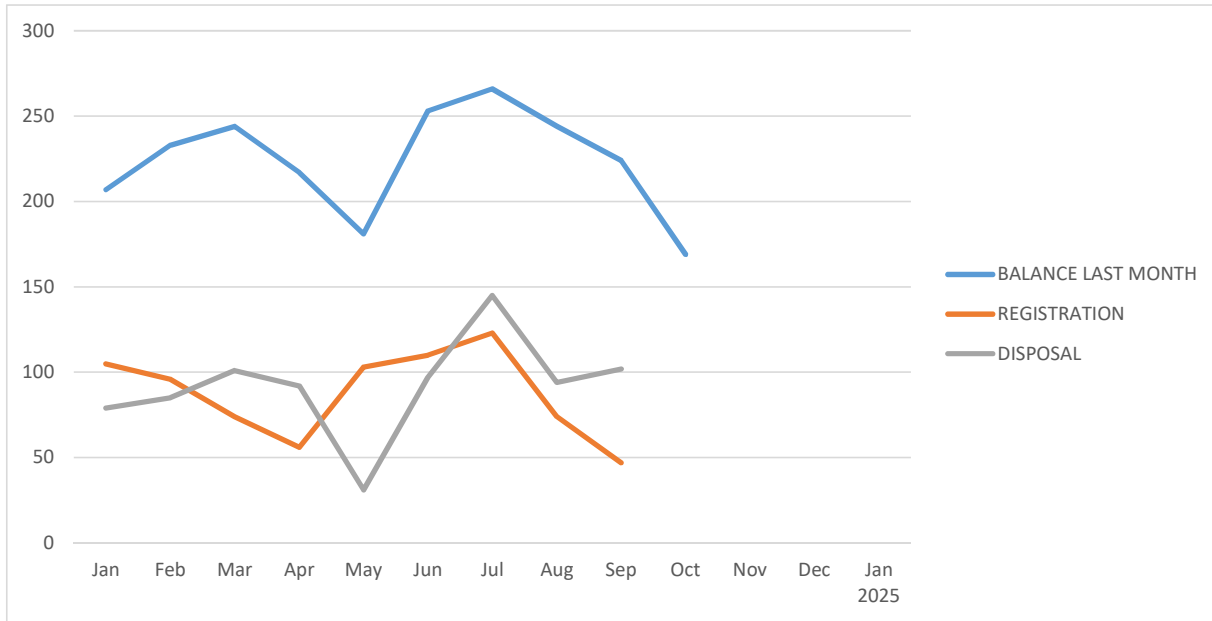

TRACKING CHART
SESSIONS COURT OF KANGAR PERLIS
JUDGE : PUAN SHARIFAH NORAZLITA BINTI SYED SALIM IDID
AS AT 30 SEPTEMBER 2025

ANNEXURE SC (2)
CRIMINAL CASES
COURT : SESYEN 2

MONTH	BALANCE LAST MONTH	REGISTRATION	DISPOSAL	PERCENTAGE OF DISPOSAL(%)
Jan	207	105	79	25%
Feb	233	96	85	26%
Mar	244	74	101	32%
Apr	217	56	92	34%
May	181	103	31	11%
Jun	253	110	97	27%
Jul	266	123	145	37%
Aug	244	74	94	30%
Sep	224	47	102	38%
Oct	169			0%
Nov				#DIV/0!
Dec				#DIV/0!
Jan 2025				#DIV/0!

Formula Pending Cases: Balance Last Month + Registration - Disposal

***Exclude Codes 64 - 65**