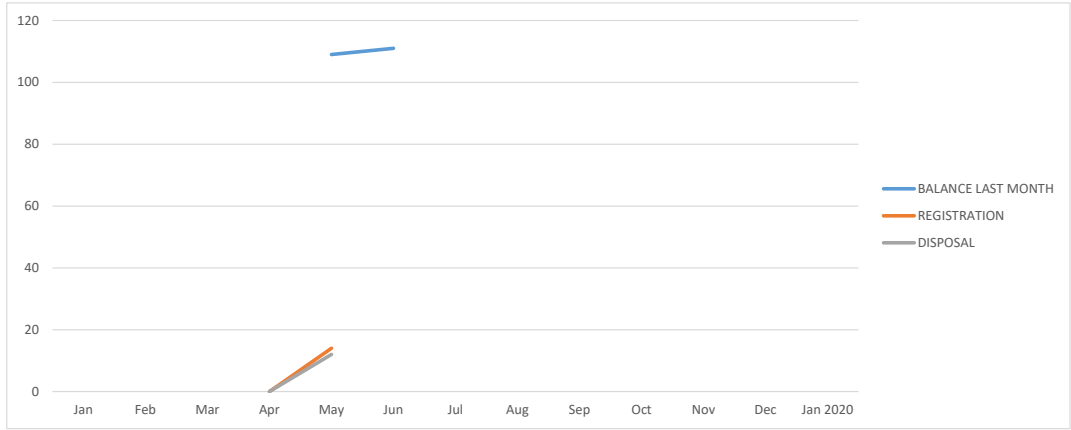

TRACKING CHART
HIGH COURT OF KANGAR PERLIS
JUDGE : YA DR ARIK SANUSI BIN YEOP JOHARI
AS AT MAY 2025

ANNEXURE HC (2)
CRIMINAL CASES
COURT :

MONTH	BALANCE LAST MONTH	REGISTRATION	DISPOSAL	PERCENTAGE OF DISPOSAL(%)
Jan				
Feb				
Mar				#DIV/0!
Apr				#REF!
May	109	14	12	2%
Jun	111			
Jul				#DIV/0!
Aug				#DIV/0!
Sep				#DIV/0!
Oct				#DIV/0!
Nov				#DIV/0!
Dec				#DIV/0!
Jan 2020				#DIV/0!

Formula Pending Cases: Balance Last Month + Registration - Disposal
 Formula Percentage of Disposal: Disposal / (Balance last Month + Registration) x 100